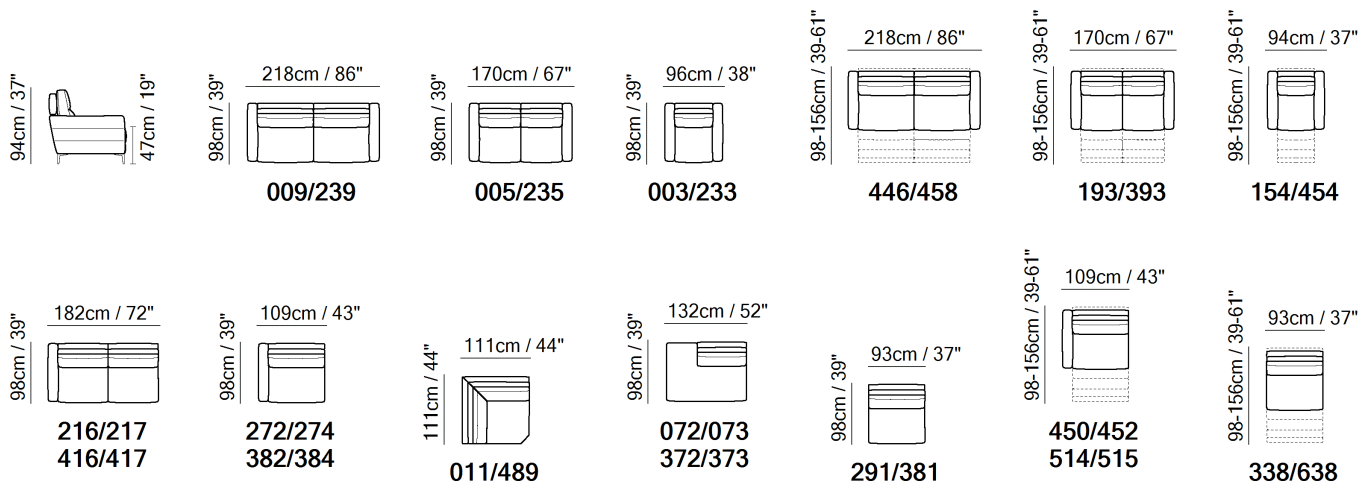

SCHEMATICS

COMPOSITION EXAMPLES