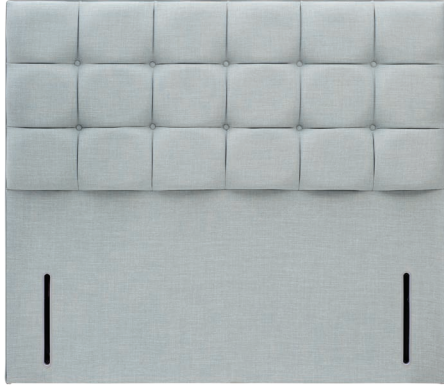

Height: Tall euro-slim (160cm floor-to-top).

Depth: 9cm.

Shown above in euro-slim and Brooklyn 609 Ink upholstered fabric.

Elizabeth

A sumptuous extra-wide piped headboard with 'P' shaped wings, a curving inward header and a deeply-buttoned centre panel.

Height: Tall extra-wide (160cm floor-to-top).

Depth: Wings 26cm deep.

Shown above in extra-wide and Maestro 6007 Carbon upholstered fabric.

All of the above headboards are ONLY available in a taller size.

HEADBOARD

COLLECTION

Grace

A deeply-upholstered modern headboard design with three rows of deeply-buttoned squares.

Height: Standard euro-slim (132cm floor-to-top).
Strutted (77cm design height).
Shallow (107cm divan base-to-top).

Depth: 9cm.

Shown above in euro-slim and Linoso 600 Sky upholstered fabric.

Marie

A striking extra-wide headboard with seven deeply cushioned vertical panels. The side wings wrap around the head of bed to provide a classical design statement.