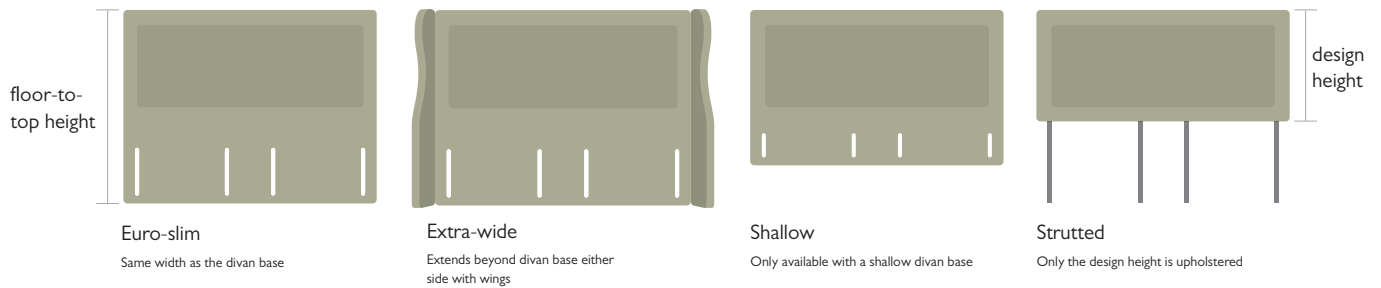

HEADBOARD

COLLECTION

Decide on your headboard style

For a deep divan choose from an elegant euro headboard, upholstered to the floor, available in the same width as the divan (euro-slim) or extra-wide that extends that little bit wider than the bed with wings, or a traditional strutted design, which simply rises from the top of the mattress. Alternatively, those who have opted for a shallow divan base can specify a complementary shallow-style headboard, which creates a floating-like bedstead look.

Headboard sizes

All Hypnos headboards are available in a range of standard size bed widths:

■ Single	w 90cm (3' 0")	■ Kingsize	w 150cm (5' 9")
■ Small double	w 120cm (4' 0")	■ Super king	w 180cm (6' 0")
■ Double	w 135cm (4' 6")	■ Emperor	w 200cm (6' 6")

HEADBOARD

COLLECTION

Grace

A deeply-upholstered modern headboard design with three rows of deeply-buttoned squares.

Height: Standard euro-slim (132cm floor-to-top).
Strutted (77cm design height).
Shallow (107cm divan base-to-top).

Isobella

A deeply-cushioned centre panel, surrounded by a heavily-padded border and finished with hand-piped detail.

Height: Standard euro-slim (132cm floor-to-top).

Strutted (77cm design height).

Shallow (107cm divan base-to-top).