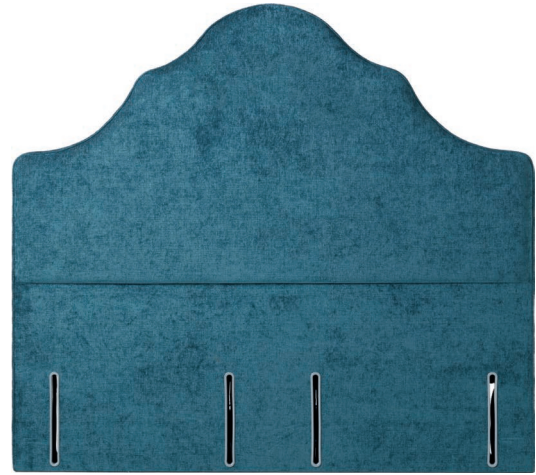

HEADBOARD

TALL COLLECTION

Amelia

A distinctive sculpted look to this piped and upholstered headboard, with a buttoned centre panel.

Height: Tall euro-slim (160cm floor-to-top).

Depth: 9cm.

Shown above in Hypnos Imperio 805 Grey upholstered fabric.

Louisa

The bold, sweeping curves of this tall, euro-slim headboard lend a timeless elegance to the bedroom.

Height: Tall euro-slim (160cm floor-to-top).

Depth: 9cm.

Shown above in Sanderson Tessella Teal upholstered fabric.

Alice

An elegant extra-wide headboard with P shaped wings that wrap around the head of bed to provide a definitive design statement.

Height: Tall extra-wide (160cm floor-to-top).

Depth: Wings 21cm deep.

Shown above in extra-wide Earth Willow by Moon upholstered fabric.