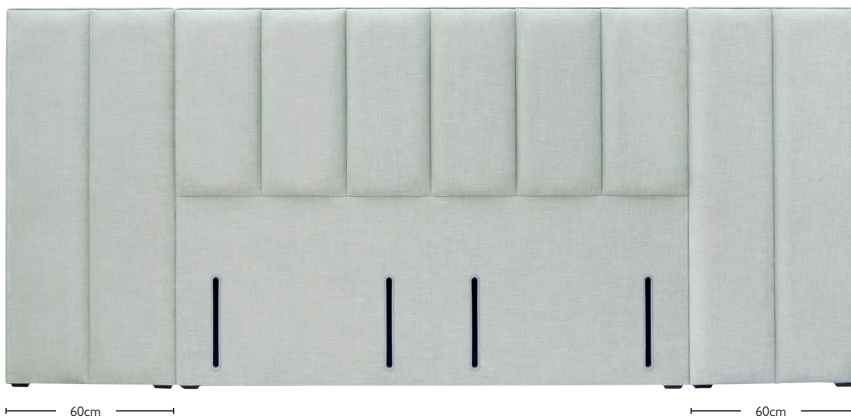

Fiona

A modern rectangular headboard design, bordered with hand-piped detail, framing a series of large square, cushioned panels.

Height: Standard euro-slim (132cm floor-to-top).
Strutted (77cm design height).
Shallow (107cm divan base-to-top).

Height: Standard euro-slim (132cm floor-to-top).

Strutted (77cm design height).

Shallow (107cm divan base-to-top).

Depth: 9cm.

Shown above in euro-slim, Hynpos Tweed 400 Mustard upholstered fabric and standard contrasting black fabric.

Sophia

A stunning, gently curving headboard design, featuring vertical hand-piped detail.

Height: Standard euro-slim (132cm floor-to-top).

Depth: 25cm including curve.

Shown above in euro-slim and Imperio 802 Dark Grey.