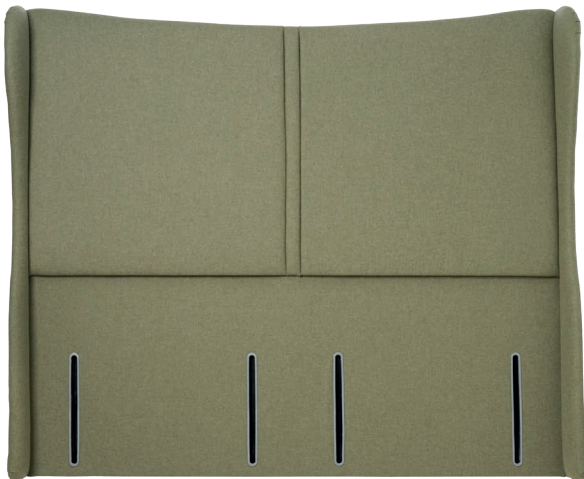

HEADBOARD

COLLECTION

Decide on your headboard style

For a deep divan choose from an elegant euro headboard, upholstered to the floor, available in the same width as the divan (euro-slim) or extra-wide that extends that little bit wider than the bed with wings, or a traditional strutted design, which simply rises from the top of the mattress. Alternatively, those who have opted for a shallow divan base can specify a complementary shallow-style headboard, which creates a floating-like bedstead look.

HEADBOARD

TALL COLLECTION

Amelia

A distinctive sculpted look to this piped and upholstered headboard, with a buttoned centre panel.

Height: Tall euro-slim (160cm floor-to-top).

Depth: 9cm.

Shown above in Hypnos Imperio 805 Grey upholstered fabric.

Louisa

The bold, sweeping curves of this tall, euro-slim headboard lend a timeless elegance to the bedroom.

Height: Tall euro-slim (160cm floor-to-top).

Depth: 9cm.

Shown above in Sanderson Tessella Teal upholstered fabric.

Alice

An elegant extra-wide headboard with P shaped wings that wrap around the head of bed to provide a definitive design statement.

Height: Tall extra-wide (160cm floor-to-top).

Depth: Wings 21cm deep.

Shown above in extra-wide Earth Willow by Moon upholstered fabric.