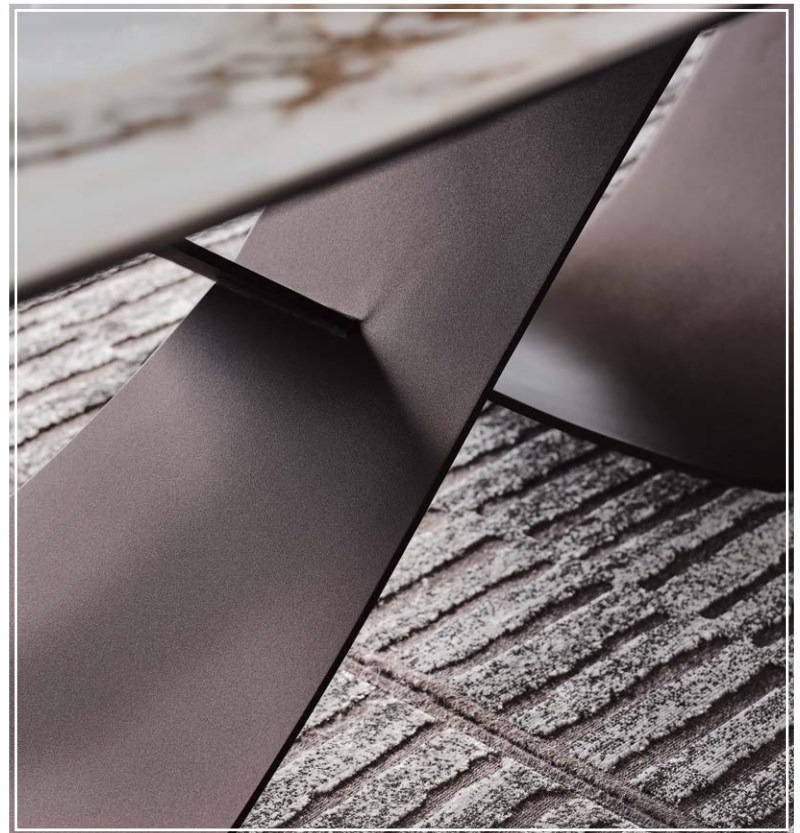

GFM18 Bronze Embossed Lacquered Steel
Butterfly Keramik table