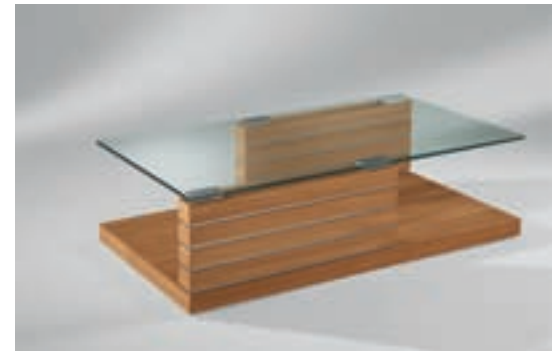

Couchtisch W4011-..19
Kristallglasplatte
BHT 121/35/71 cm
Lieferbar in Nussbaum und Kernbuche geölt.

Coffee-Table W4011-..19
Crystal glass
WHD 121/35/71 cm
Available in walnut and structure beech oiled finish.

Möbel lieferbar in:

Hochglanz-Lackfronten (für Türen bzw. Schubkästen):