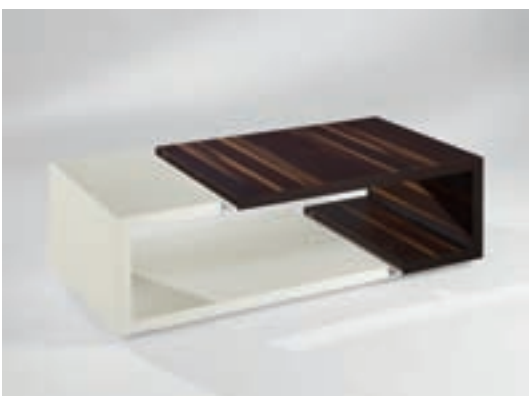

Couchtisch W4086-.... Coffee-Table W4086-....
BHT 120/38/60 cm
WHD 120/38/60 cm